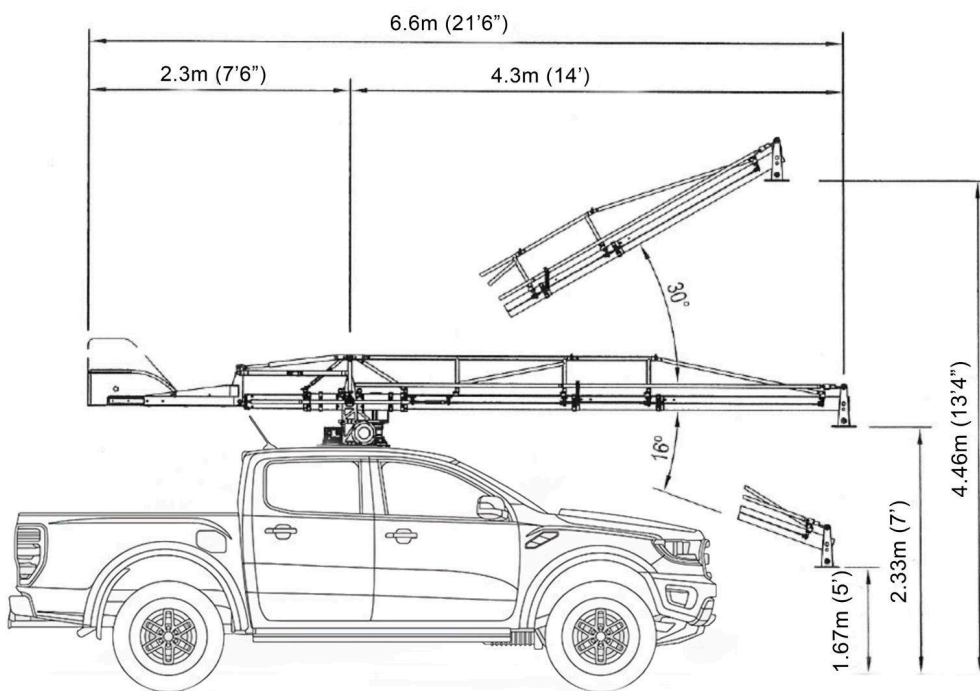

SERVICE VISION SCORPIO ARM

The Scorpio Arm is a different concept of Camera Car. With it we can do camera movements from a car controlled from inside driving at high speed and having images of more stables, dynamics, and with all safety measures for the members of the team.

Ford Raptor Specs:

Horsepower	392 HP
Maximum Torque	583 Nm
Vehicle Length:	18' 3"
Vehicle Width:	6' 6"
Vehicle Height:	6' 2"
Wheel Width:	6' 5"
Max Speed:	120+ km/h
Capacity:	6 Passengers + Driver

Ford Raptor is a logical extension of our high-performance camera car line. As modified by us, the Raptor is powerful, agile, and versatile. It comes to location in a dedicated enclosed transport, ready to go with minimal setup. As with all of our cars, the Raptor arrives complete with HD video monitors and front and rear intercoms.

Scorpio Arm 14' Configuration on Ford Raptor

REMOTE HEAD

SPECS	DJI RONIN 2	FILMOTECHNIC FLIGHT HEAD 6S
WEIGHT	5KG / 11LBS	33KG / 72LBS
MAX PAYLOAD	13.6KG / 30LBS	55KG / 121LBS
RANGE	PAN 360°, TILT ±135°, ROLL ±30°	PAN 360°, TILT ±200°, ROLL ±270°
MAX SPEED	PAN 400°/sec, TILT/ROLL 360°/sec	360° PAN/ 2.2sec
MAX OP TEMP	-20 to 50 °C	-30°C to +40°C
CONTROLS	WHEELS/ JOYSTICK/ PAN BAR	WHEELS/ JOYSTICK/ PAN BAR