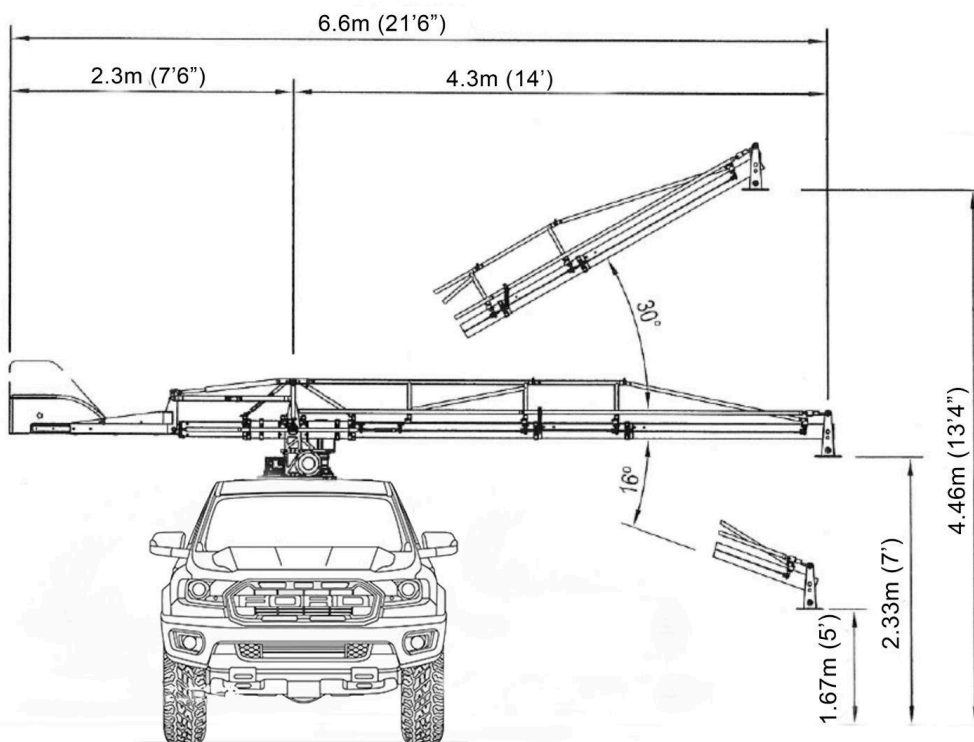

SERVICE VISION SCORPIO ARM

The Scorpio Arm is a different concept of Camera Car. With it we can do camera movements from a car controlled from inside driving at high speed and having images of more stables, dynamics, and with all safety measures for the members of the team.

Ford Raptor Specs:

Horsepower	392 HP
Maximum Torque	583 Nm
Vehicle Length:	18' 3"
Vehicle Width:	6' 6"
Vehicle Height:	6' 2"
Wheel Width:	6' 5"
Max Speed:	120+ km/h
Capacity:	6 Passengers + Driver

Ford Raptor is a logical extension of our high-performance camera car line. As modified by us, the Raptor is powerful, agile, and versatile. It comes to location in a dedicated enclosed transport, ready to go with minimal setup. As with all of our cars, the Raptor arrives complete with HD video monitors and front and rear intercoms.

Scorpio Arm 14' Configuration on Ford Raptor

REMOTE HEAD

SPECS	DJI RONIN 2	FILMOTECHNIC FLIGHT HEAD 6S
WEIGHT	5KG / 11LBS	33KG / 72LBS
MAX PAYLOAD	13.6KG / 30LBS	55KG / 121LBS
RANGE	PAN 360°, TILT ±135°, ROLL ±30°	PAN 360°, TILT ±200°, ROLL ±270°
MAX SPEED	PAN 400°/sec, TILT/ROLL 360°/sec	360° PAN/ 2.2sec
MAX OP TEMP	-20 to 50 °C	-30°C to +40°C
CONTROLS	WHEELS/ JOYSTICK/ PAN BAR	WHEELS/ JOYSTICK/ PAN BAR